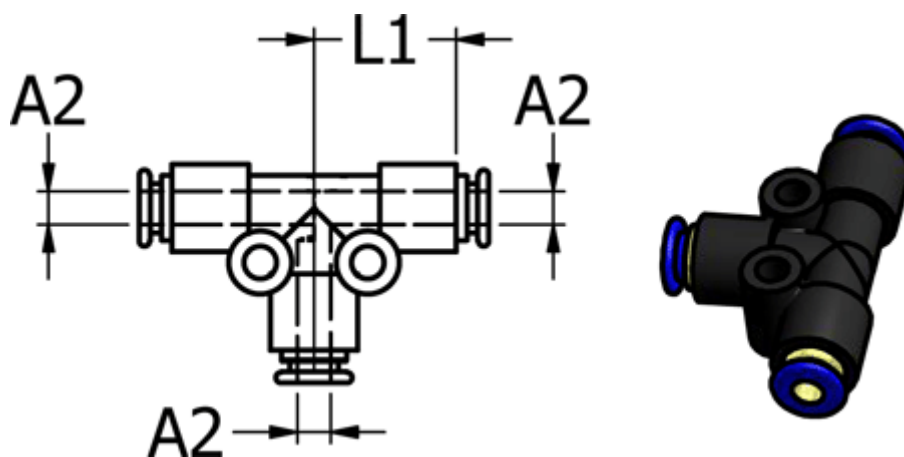

Article number: 586PG3

Description: Mini Push-in PG Tee connection 3 Ø3/Ø3/Ø3

Measures

Ext. hose diameter A2 = 3 mm

L1 = 11.8